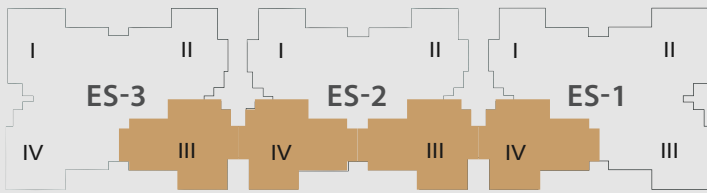

M3M
RESIDENCES

BY

ELIE SAAB

BILLIONAIRE'S BLOCK

AT SMART CITY DELHI AIRPORT

F L O O R P L A N S

TYPE - 1

4 BEDROOM + HELP ROOM

AREA: 4,520 SQ.FT.

M&M
RESIDENCES
BY
ELIE SAAB

TYPE - 3

4 BEDROOM + HELP ROOM

AREA: 4,655 SQ.FT.

M&M
RESIDENCES
BY
ELIE SAAB