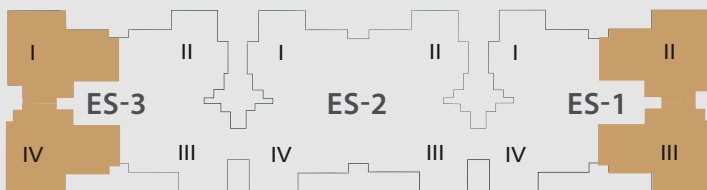

M3M
RESIDENCES

BY

ELIE SAAB

BILLIONAIRE'S BLOCK

AT SMART CITY DELHI AIRPORT

F L O O R P L A N S

TYPE - 1

4 BEDROOM + HELP ROOM

AREA: 4,520 SQ.FT.

M&M
RESIDENCES
BY
ELIE SAAB

TYPE - 3

4 BEDROOM + HELP ROOM

AREA: 4,655 SQ.FT.

M&M
RESIDENCES
BY
ELIE SAAB